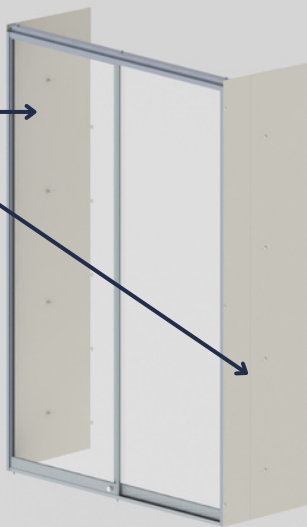

Say goodbye to the hassle and cost of replacing your entire fixture system and secure your inventory with PDS' **Security Door Kits & Freestanding Cases.**

Security Door Kits

Freestanding Cases

Door Kits Key Feature: Adjustable Side Panels

Security Door Kits

Available Widths: 36" & 48" | Available Heights: 54" - 84"

Stocked in standard gondola color.

Custom sizes and colors also available.

- Adjustable side panels accommodate shelf depths of 16" to 24".
- Shelving to accommodate Security Door Kits also available.
- Outfitted for use with Standard Core Locks.
- Additional Options Include:
 - LED Lighting | Glass Shelves
 - Glass, Plexi, Wire Grid or Hardboard Doors